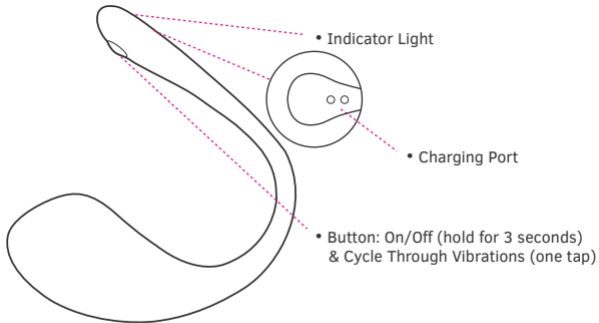

LOVENSE

Lush 3

USER MANUAL

What's Included

- (1) Bluetooth® Remote Control Vibrator
- (1) USB Charging Cable
- (1) User Manual
- (1) Quick Setup Guide
- (1) Storage Bag

Specifications

Materials	Body-Safe Silicone
Weight	69.9g
Battery	Li-Ion Rechargeable
Charging	85 Minutes
Use Time	up to 290 Minutes
Standby	up to 120 Hours
Waterproof	IPX7 Waterproof

Charging

Turn off Lush 3. The cable can be plugged into any USB port or USB/AC power adapter. It will take approximately 85 minutes to fully charge. Once it is fully charged, the solid red light will turn off.

Usage Tips

- It is necessary to properly apply lube to your body and the toy before insertion. Only use water-based lube, as silicone or oil-based lube may affect the silicone casing.
- Be aware of Lush 3's antenna during insertion. Its extension beyond the body increases the range of control.
- Once in the programming mode in our app, you can store up to 10 patterns (that you create) in Lush 3.